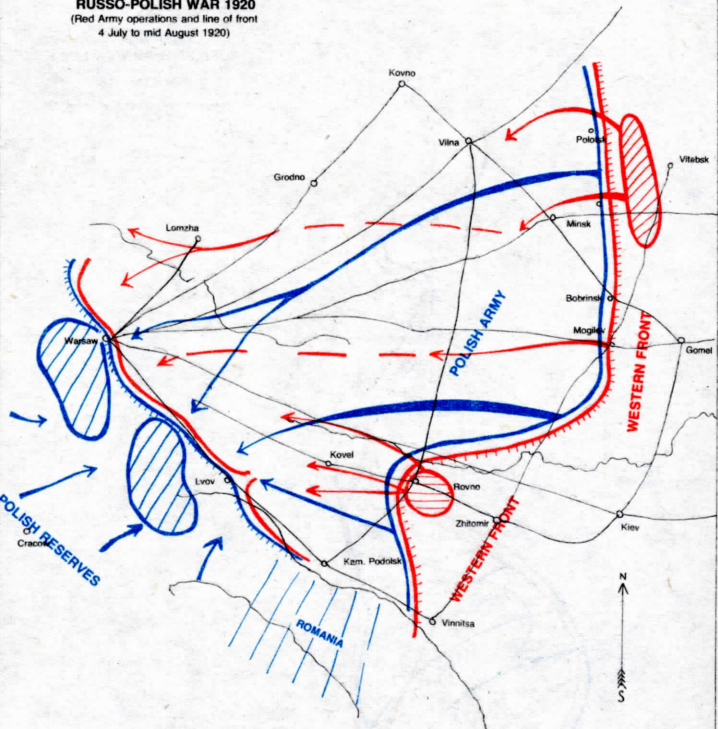

**MAP NO 3**  
**RUSO-POLISH WAR 1920**  
 (Red Army operations and line of front  
 4 July to mid August 1920)

**KEY**

-  Line of Red Army front 4 July 1920
-  Line of enemy front 4 July 1920
-  Direction of Red Army offensive
-  Direction of enemy retreat
-  Areas of enemy concentration and call-up of reserves August 1920
-  Line of front of Red Army mid-August 1920
-  Line of front of enemy mid-August 1920